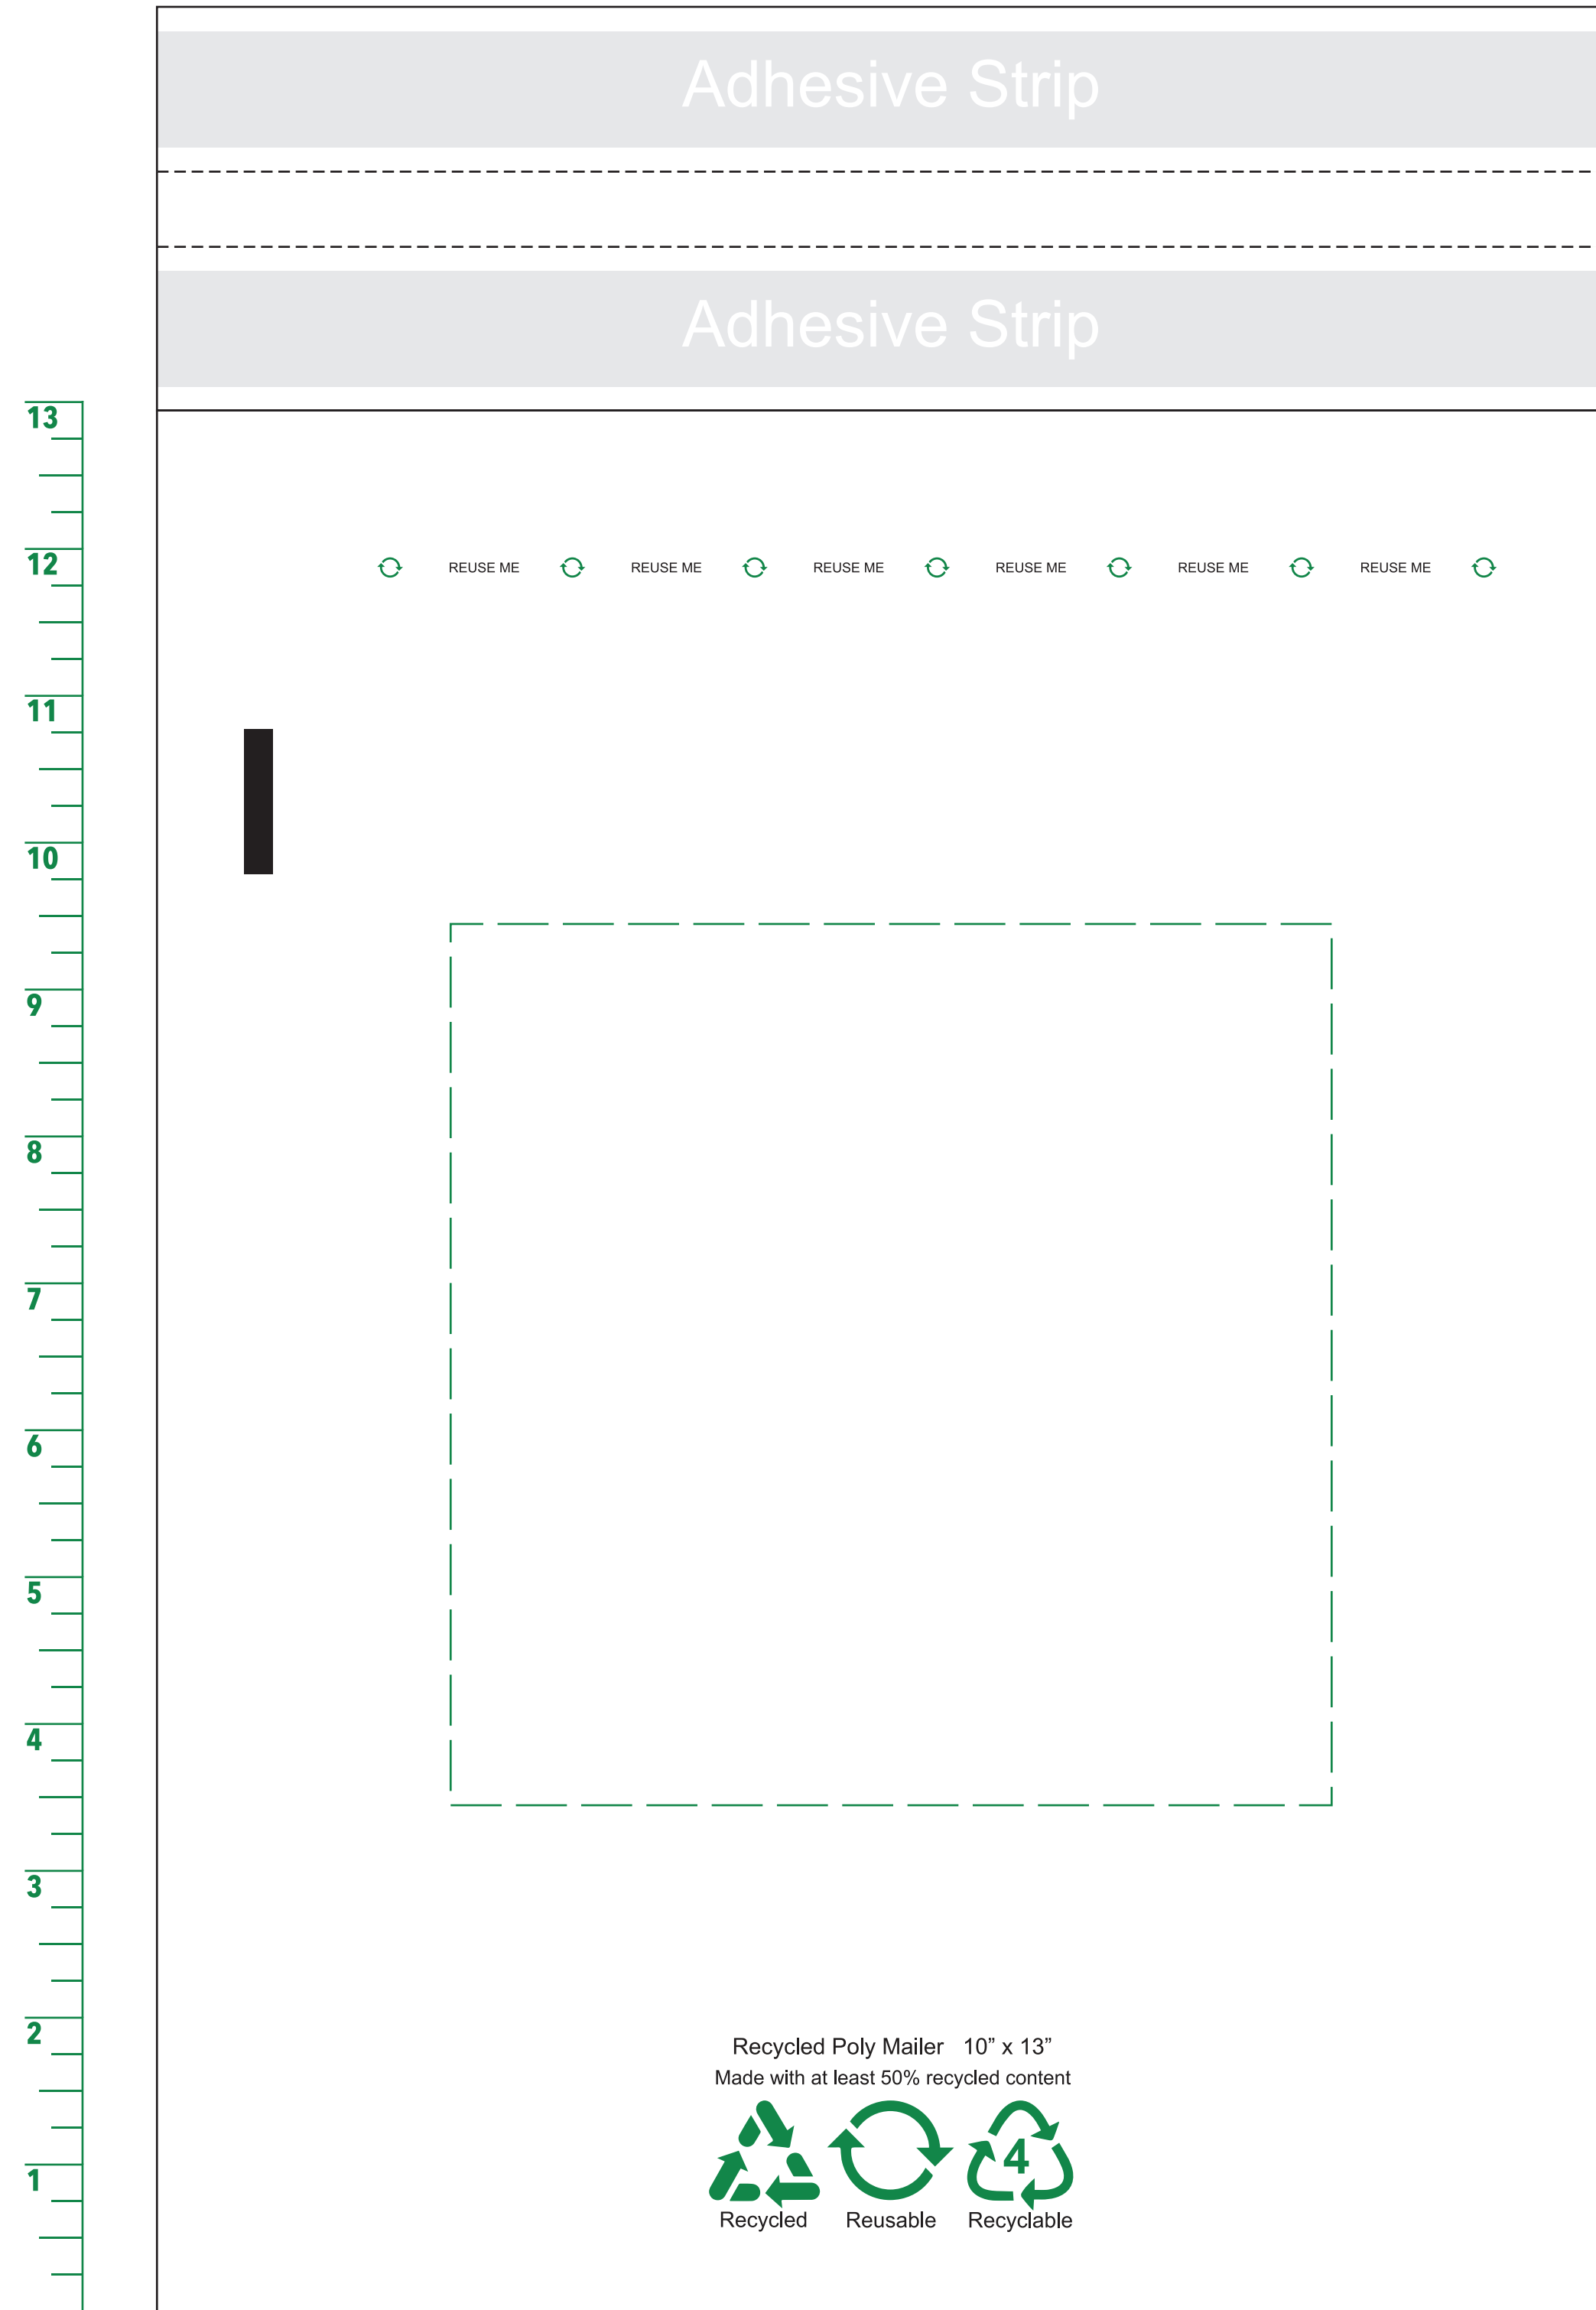

Available Product Colors:

Recycled White Poly Mailer

Item#: EVP_MPL_1013WH

Size: 10(w) x 13(h)

Imprint Area:

Front - 6.50x8

Back - 6x6

FRONT

BACK

Available Imprint Methods:

- Hot Stamp (Foil)
- Flexo (Ink)

IMPRINT NOTES

Hot Stamp (Foil)

- 1/8" spacing between colors
- 1 point line weight
- 2 points line weight reverse out/negative space
- Halftones are NOT RECOMMENDED
- Large print coverage is NOT RECOMMENDED
- Set standard Hot Stamp imprint colors available
- For more than 1 imprint color please contact a sales representative

Flexo (Ink)

- 1/2" spacing between colors
- 1 point line weight
- 2 points line weight reverse out/negative space
- Halftones are output at 35LPI
- Set standard PMS colors available
- For more than 1 imprint color and/or custom PMS imprint color please contact a sales representative

ARTWORK NOTES

- All fonts need to be outlined
- Fine detail may fill in or be lost
- Artwork placement needs to clear 1" from the bottom of the product and 1" from the left and right sides
- AI PREFERRED, but accepts PDF, EPS files
- Vector artwork is PREFERRED
- All raster artwork needs to be submitted at 100% in size at a minimum 300dpi as a CMYK image
- CAN NOT print larger than the maximum imprint area