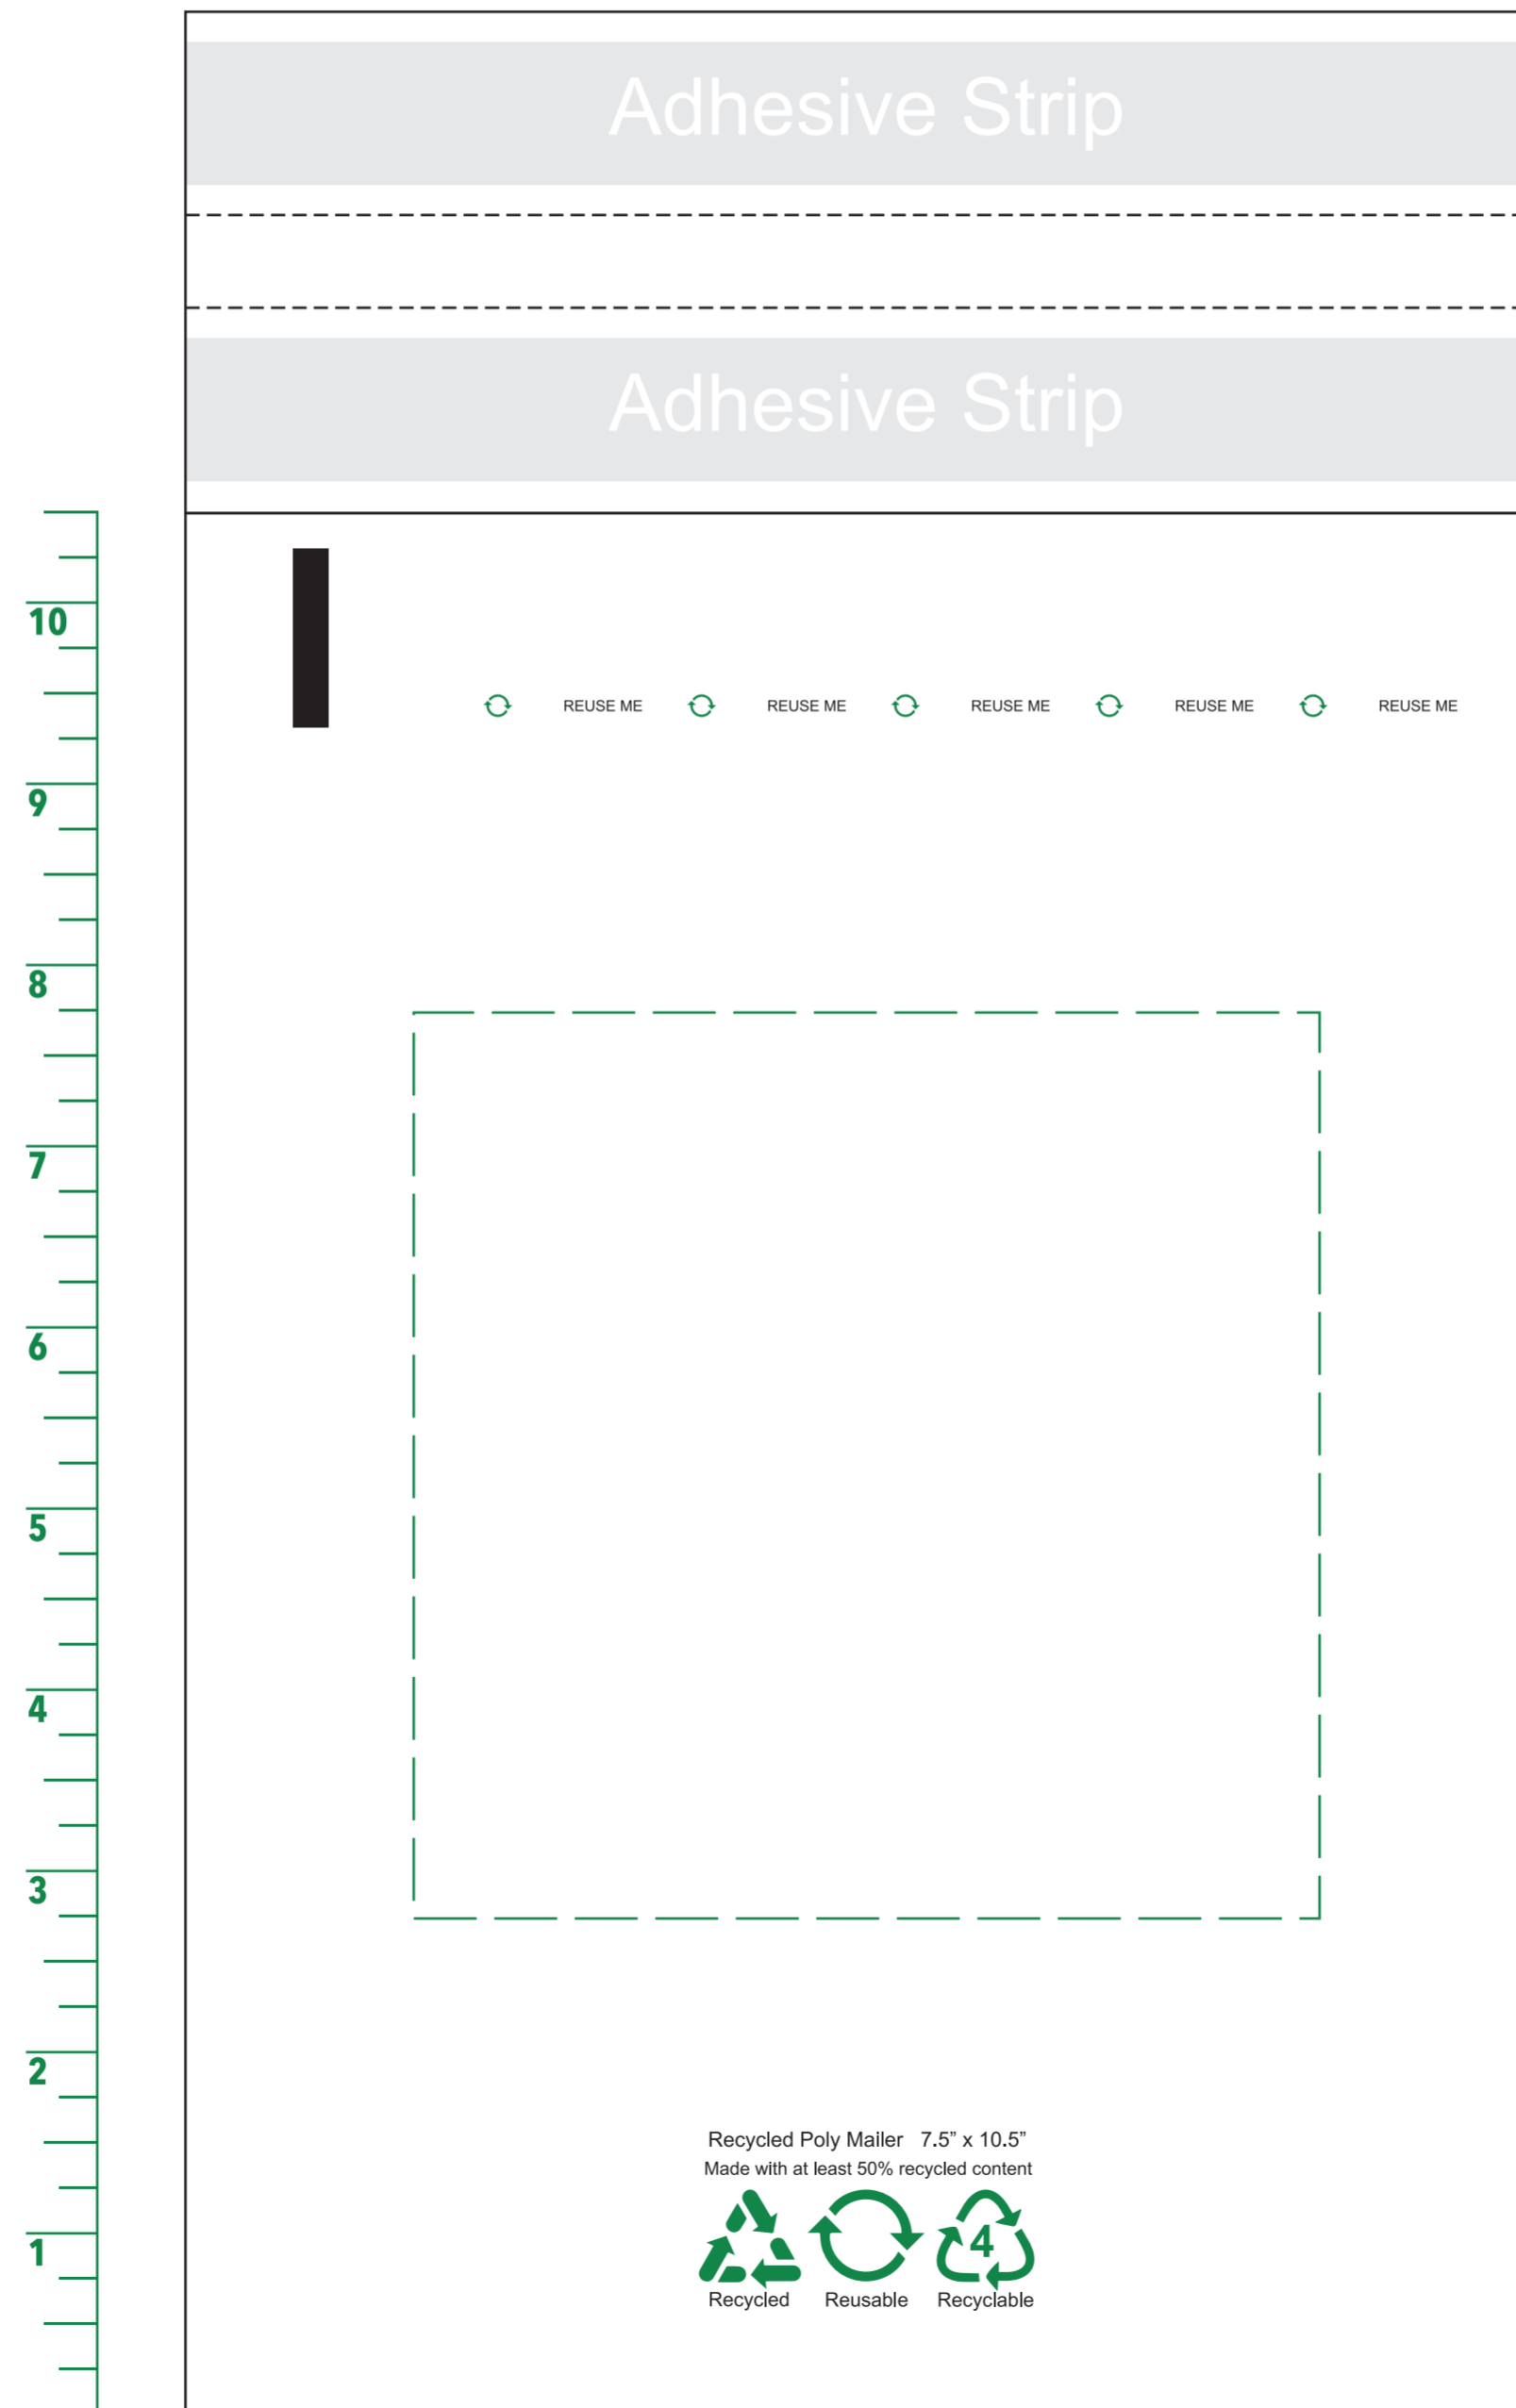

Available Product Colors:

White

Recycled White Poly Mailer

Item#: EVP_MPL_710WH

Size: 7.50(w) x 10.50(h)

Imprint Area:

Front - 5x6

Back - 5x5

FRONT

BACK

Available Imprint Methods:

- Hot Stamp (Foil)
- Flexo (Ink)

IMPRINT NOTES

Hot Stamp (Foil)

- 1/8" spacing between colors
- 1 point line weight
- 2 points line weight reverse out/negative space
- Halftones are NOT RECOMMENDED
- Large print coverage is NOT RECOMMENDED
- Set standard Hot Stamp imprint colors available
- For more than 1 imprint color please contact a sales representative

Flexo (Ink)

- 1/2" spacing between colors
- 1 point line weight
- 2 points line weight reverse out/negative space
- Halftones are output at 35LPI
- Set standard PMS colors available
- For more than 1 imprint color and/or custom PMS imprint color please contact a sales representative

ARTWORK NOTES

- All fonts need to be outlined
- Fine detail may fill in or be lost
- Artwork placement needs to clear 1" from the bottom of the product and 1" from the left and right sides
- AI PREFFERED, but accepts PDF, EPS files
- Vector artwork is PREFFERED
- All raster artwork needs to be submitted at 100% in size at a minimum 300dpi as a CMYK image
- CAN NOT print larger than the maximum imprint area